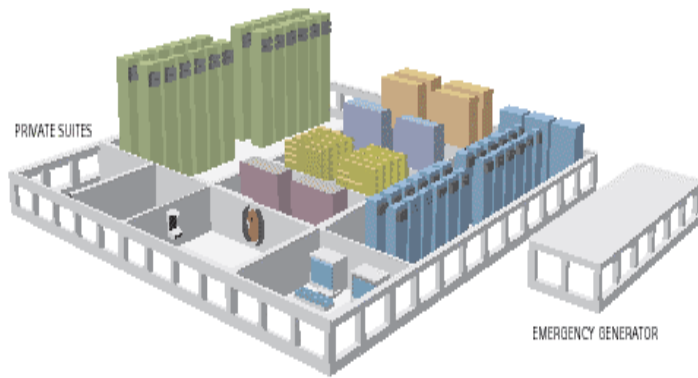

VALUE-ADDED SERVICES

Co-Location.com customers coordinate with Level 3 Gateway technicians for the following three services:

Cross Connects:

Cross Connects are available for customers connecting to:

- All Level 3 backbone services
- Customer Provided Access: Cross Connects to local loop providers for POTS, DS0, DS1, DS3, OCN
- Customer Provided Fiber: Co-Location customers can connect to fiber providers via single or multi-mode fiber cross connects
- Co-location to co-location: Interconnect with your customers or with your own space (Cat 5, Coaxial, Optical — single or multimode fiber)

Remote Hands:

Field support is available 24 x 7 from Level 3 technicians to cover basic hardware and operational functions (SLAs vary by market):

- Equipment power-cycling
- Securing cables and setting switches
- Cable swaps
- Reboots of software
- Read and report equipment alarms
- Customer-supervised troubleshooting
- Tape Backup

Managed Installation Services

These case-by-case customized professional services allow your customer equipment to be received and installed in designated Level 3 co-location areas.