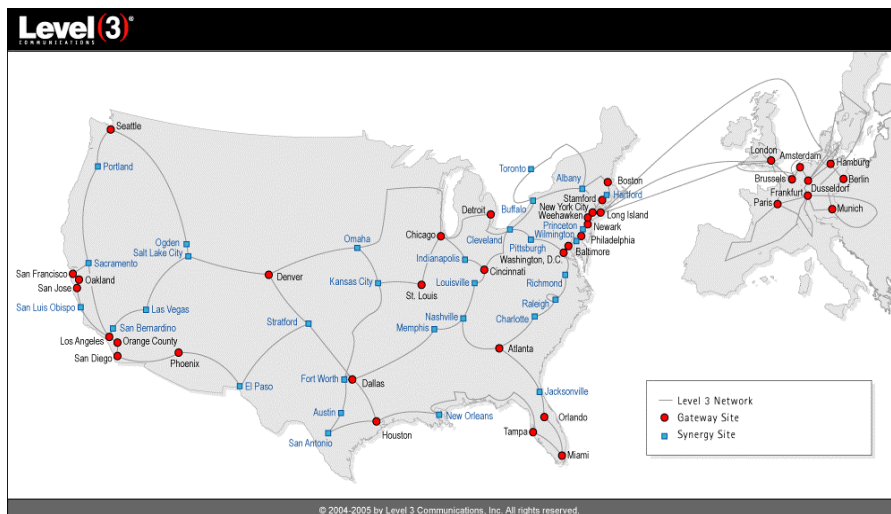

Managed Installation Services

These case-by-case customized professional services allow your customer equipment to be received and installed in designated Level 3 co-location areas.

Level(3) Network Map