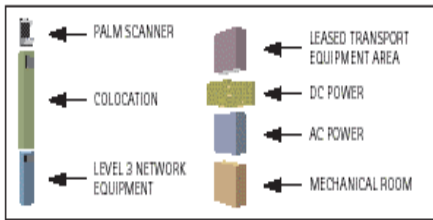

VALUE-ADDED SERVICES

Co-Location.com customers coordinate with Level 3 Gateway technicians for the following three services:

Cross Connects:

Cross Connects are available for customers connecting to:

- All Level 3 backbone services
- Customer Provided Access: Cross Connects to local loop providers for POTS, DS0, DS1, DS3, OCN
- Customer Provided Fiber: Co-Location customers can connect to fiber providers via single or multi-mode fiber cross connects
- Co-location to co-location: Interconnect with your customers or with your own space (Cat 5, Coaxial, Optical — single or multimode fiber)

Remote Hands:

Field support is available 24 x 7 from Level 3 technicians to cover basic hardware and operational functions (SLAs vary by market):

- Equipment power-cycling
- Securing cables and setting switches
- Cable swaps
- Reboots of software
- Read and report equipment alarms
- Customer-supervised troubleshooting
- Tape Backup

Managed Installation Services

These case-by-case customized professional services allow your customer equipment to be received and installed in designated Level 3 co-location areas.